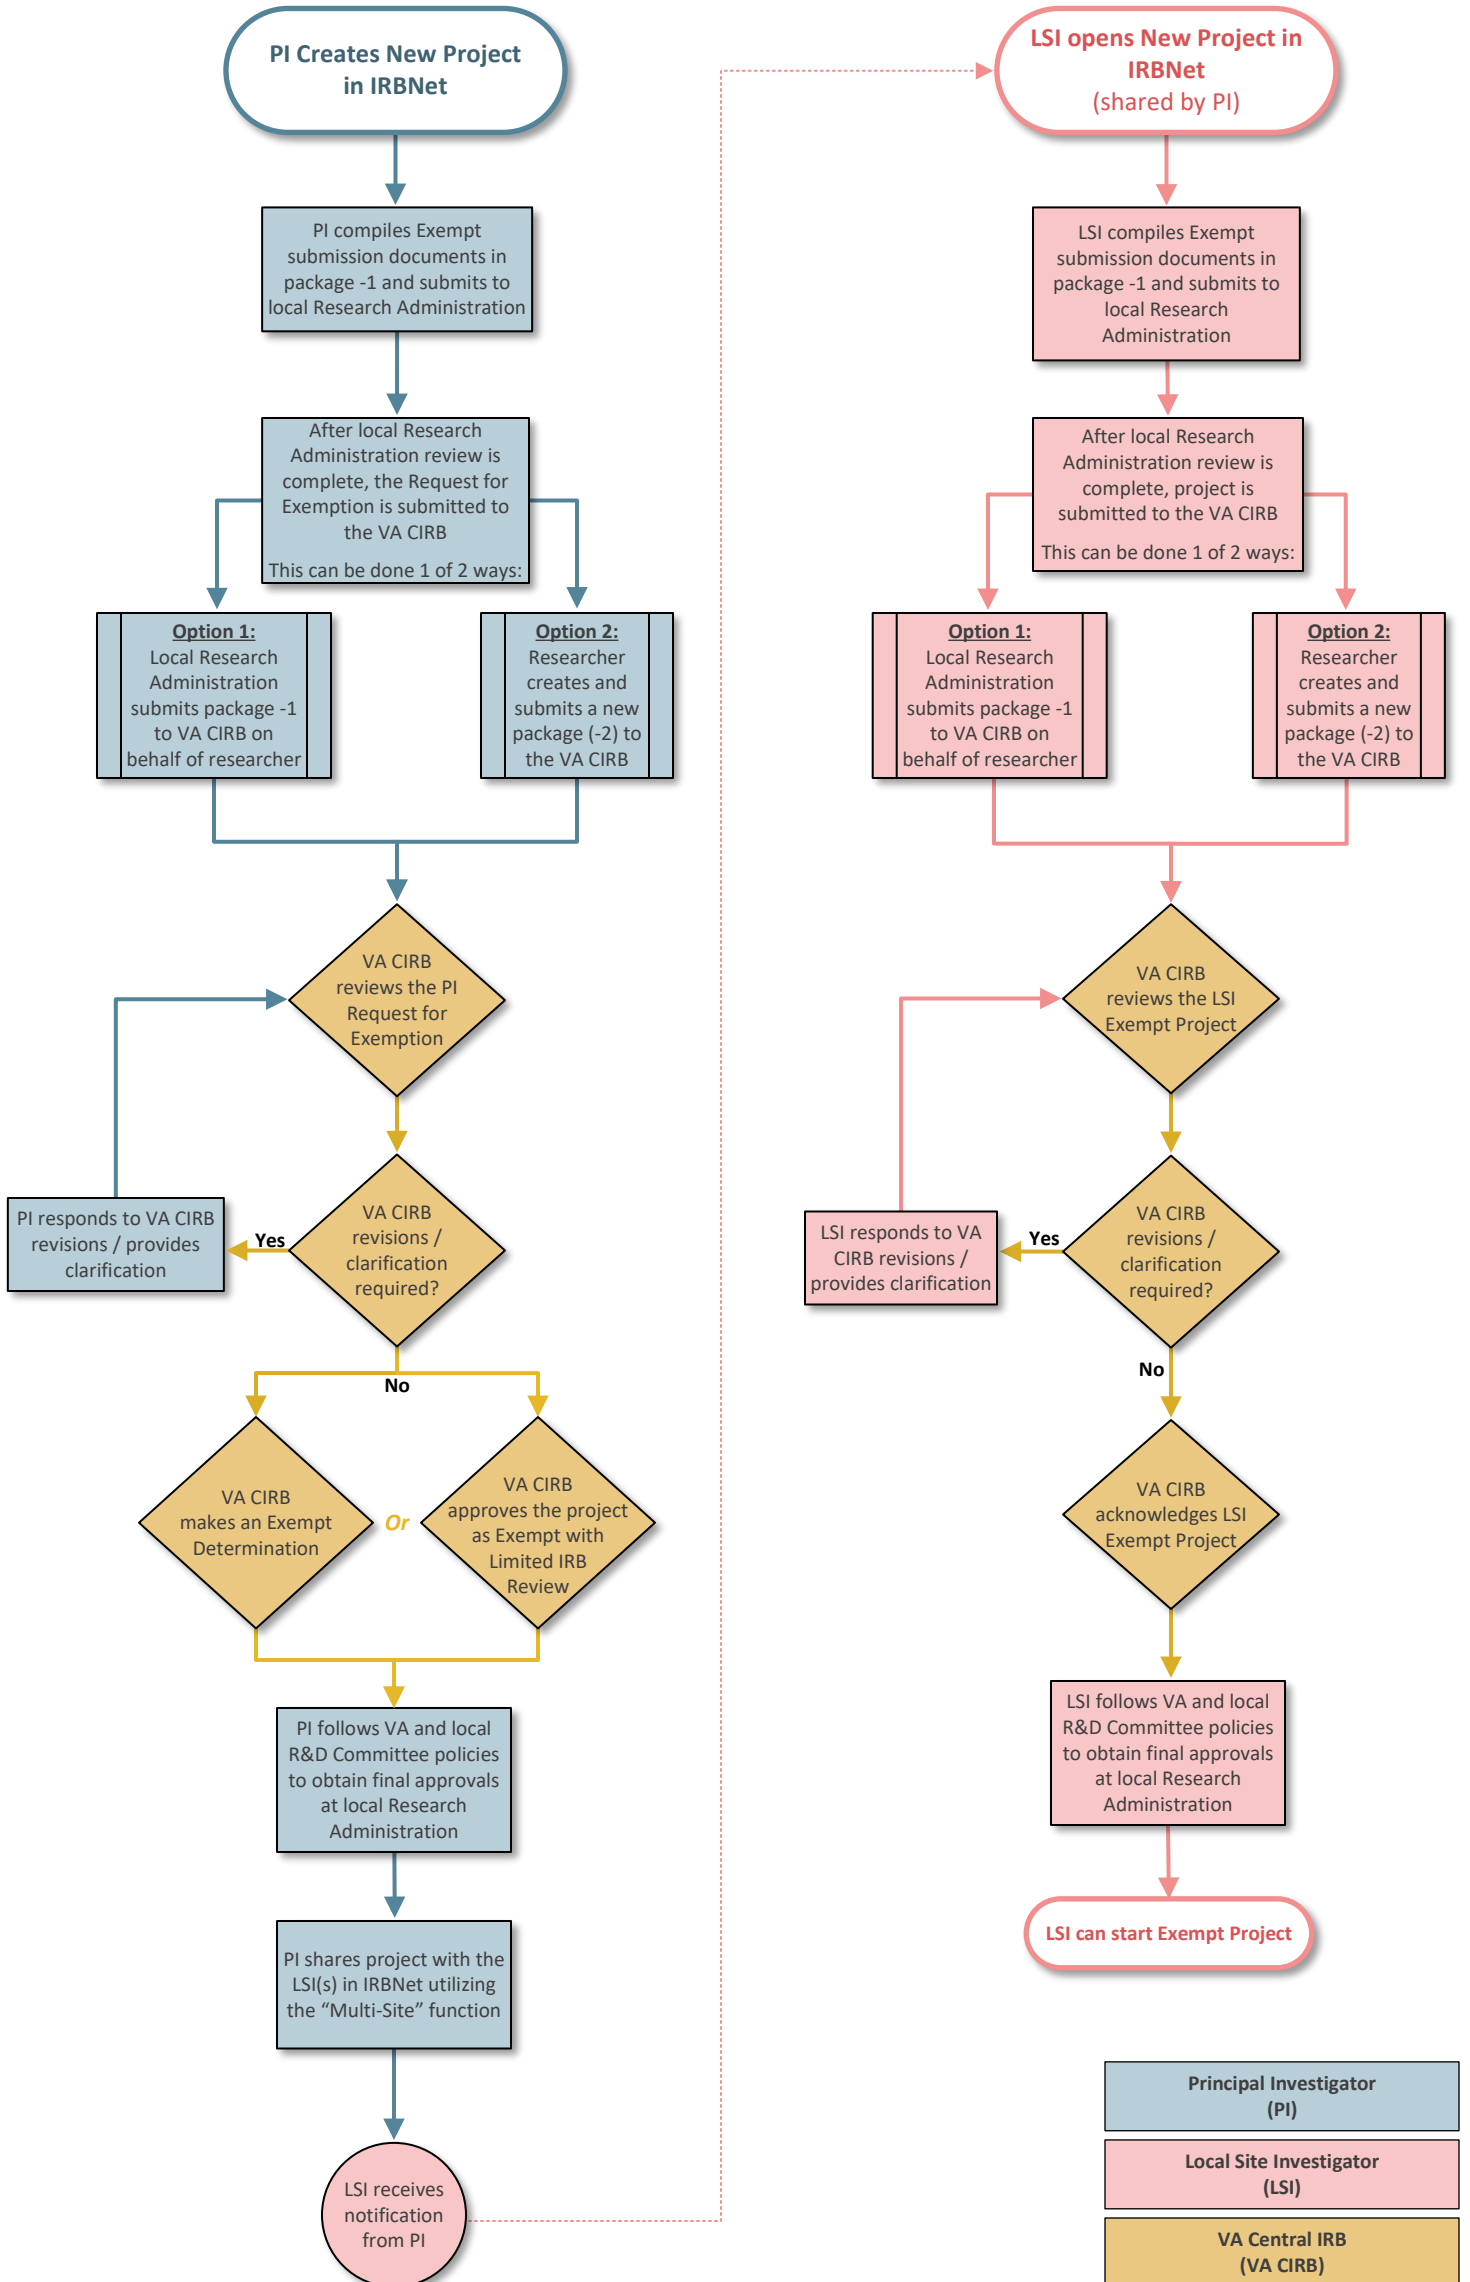

VA Central IRB

PI and LSI Exempt Project Submission Process

Principal Investigator (PI)
Local Site Investigator (LSI)
VA Central IRB (VA CIRB)

NOTE: Local accountability occurs throughout the VA CIRB review process.